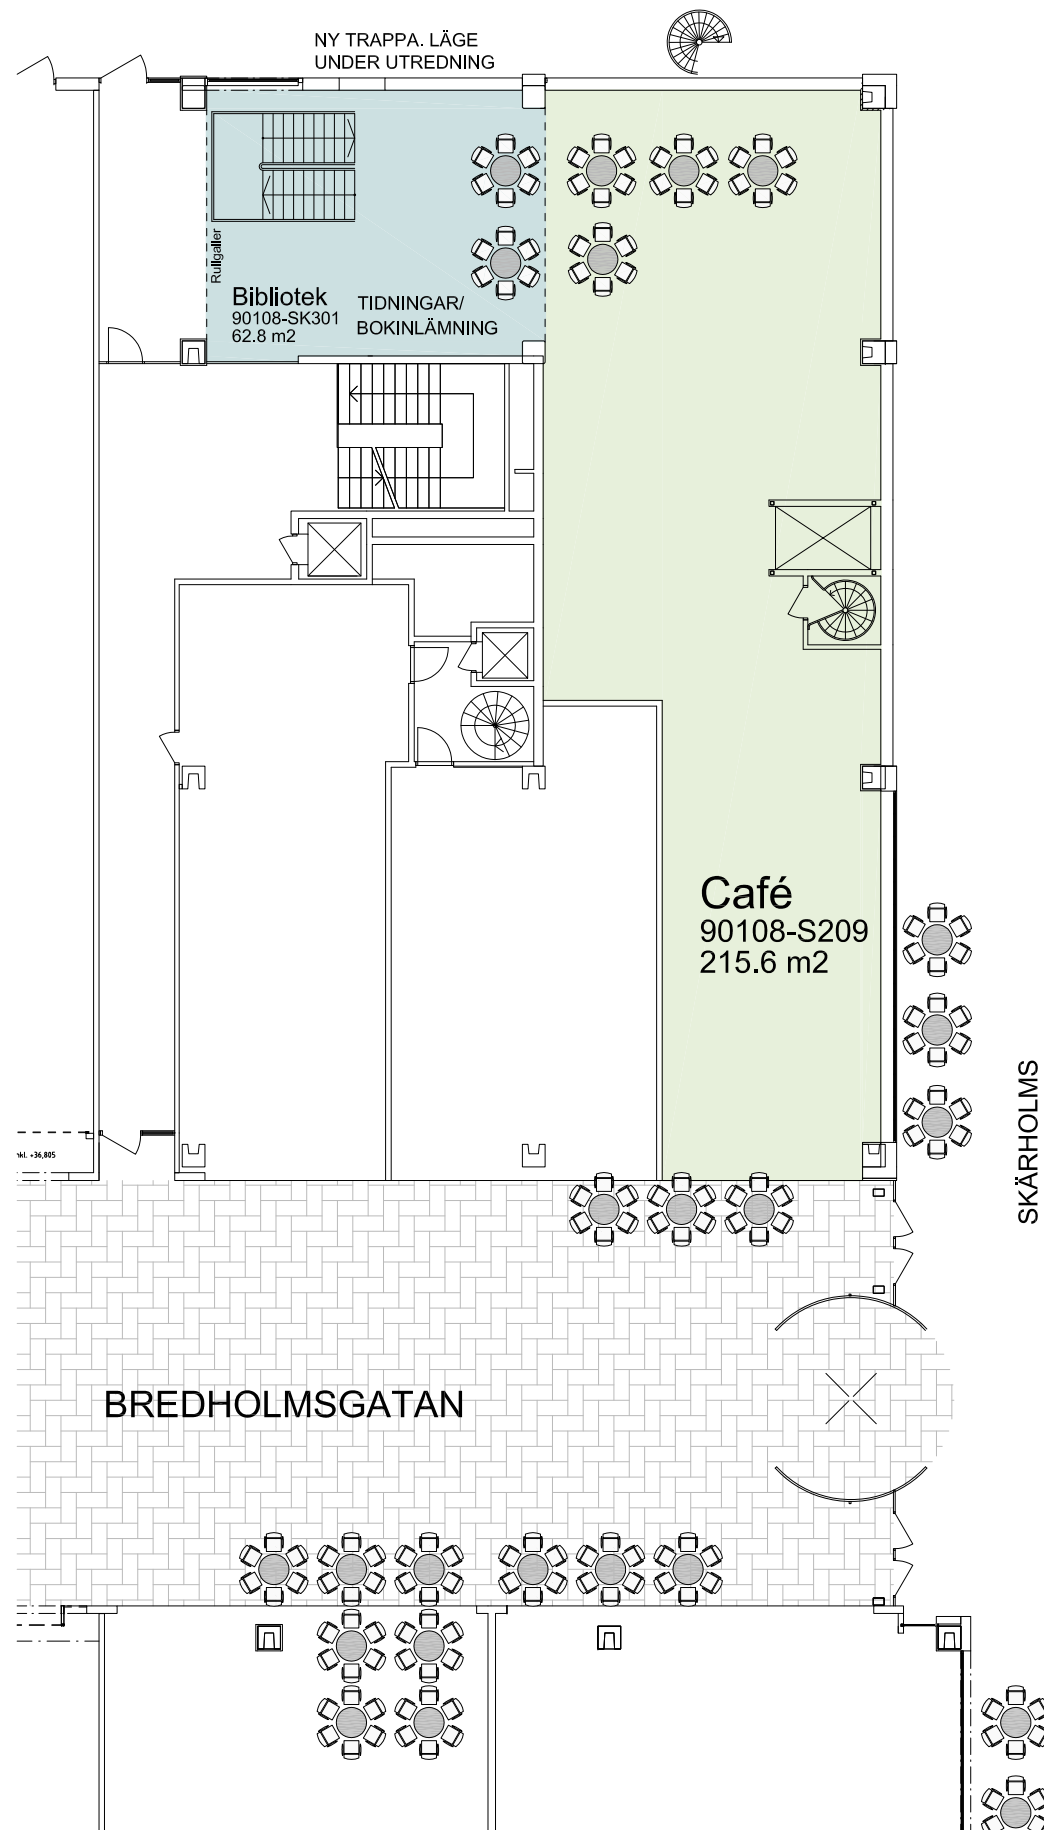

LASTFAR

Cellar (01)

Ground fl (02)

GROSVENOR
 0 2 4 6 8 10m
SKHLM
 SKÄRHOLMEN CENTRUM
CAFÉ S209
 Unit: 90108-S209 Level: Ground fl (02)
 Scale: 1:200@A3 Date: 2016.05.15