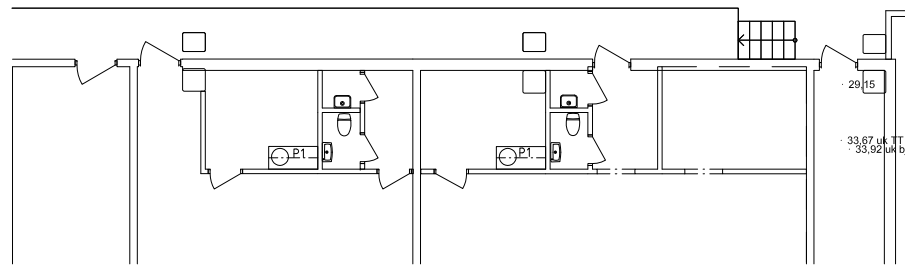

LASTFAR

Cellar (01)

Ground fl (02)

GROSVENOR
 0 2 4 6 8 10m
SKHLM
 SKÄRHOLMEN CENTRUM
CAFÉ S209
 Unit: 90108-S209 Level: Ground fl (02)
 Scale: 1:200@A3 Date: 2016.05.15